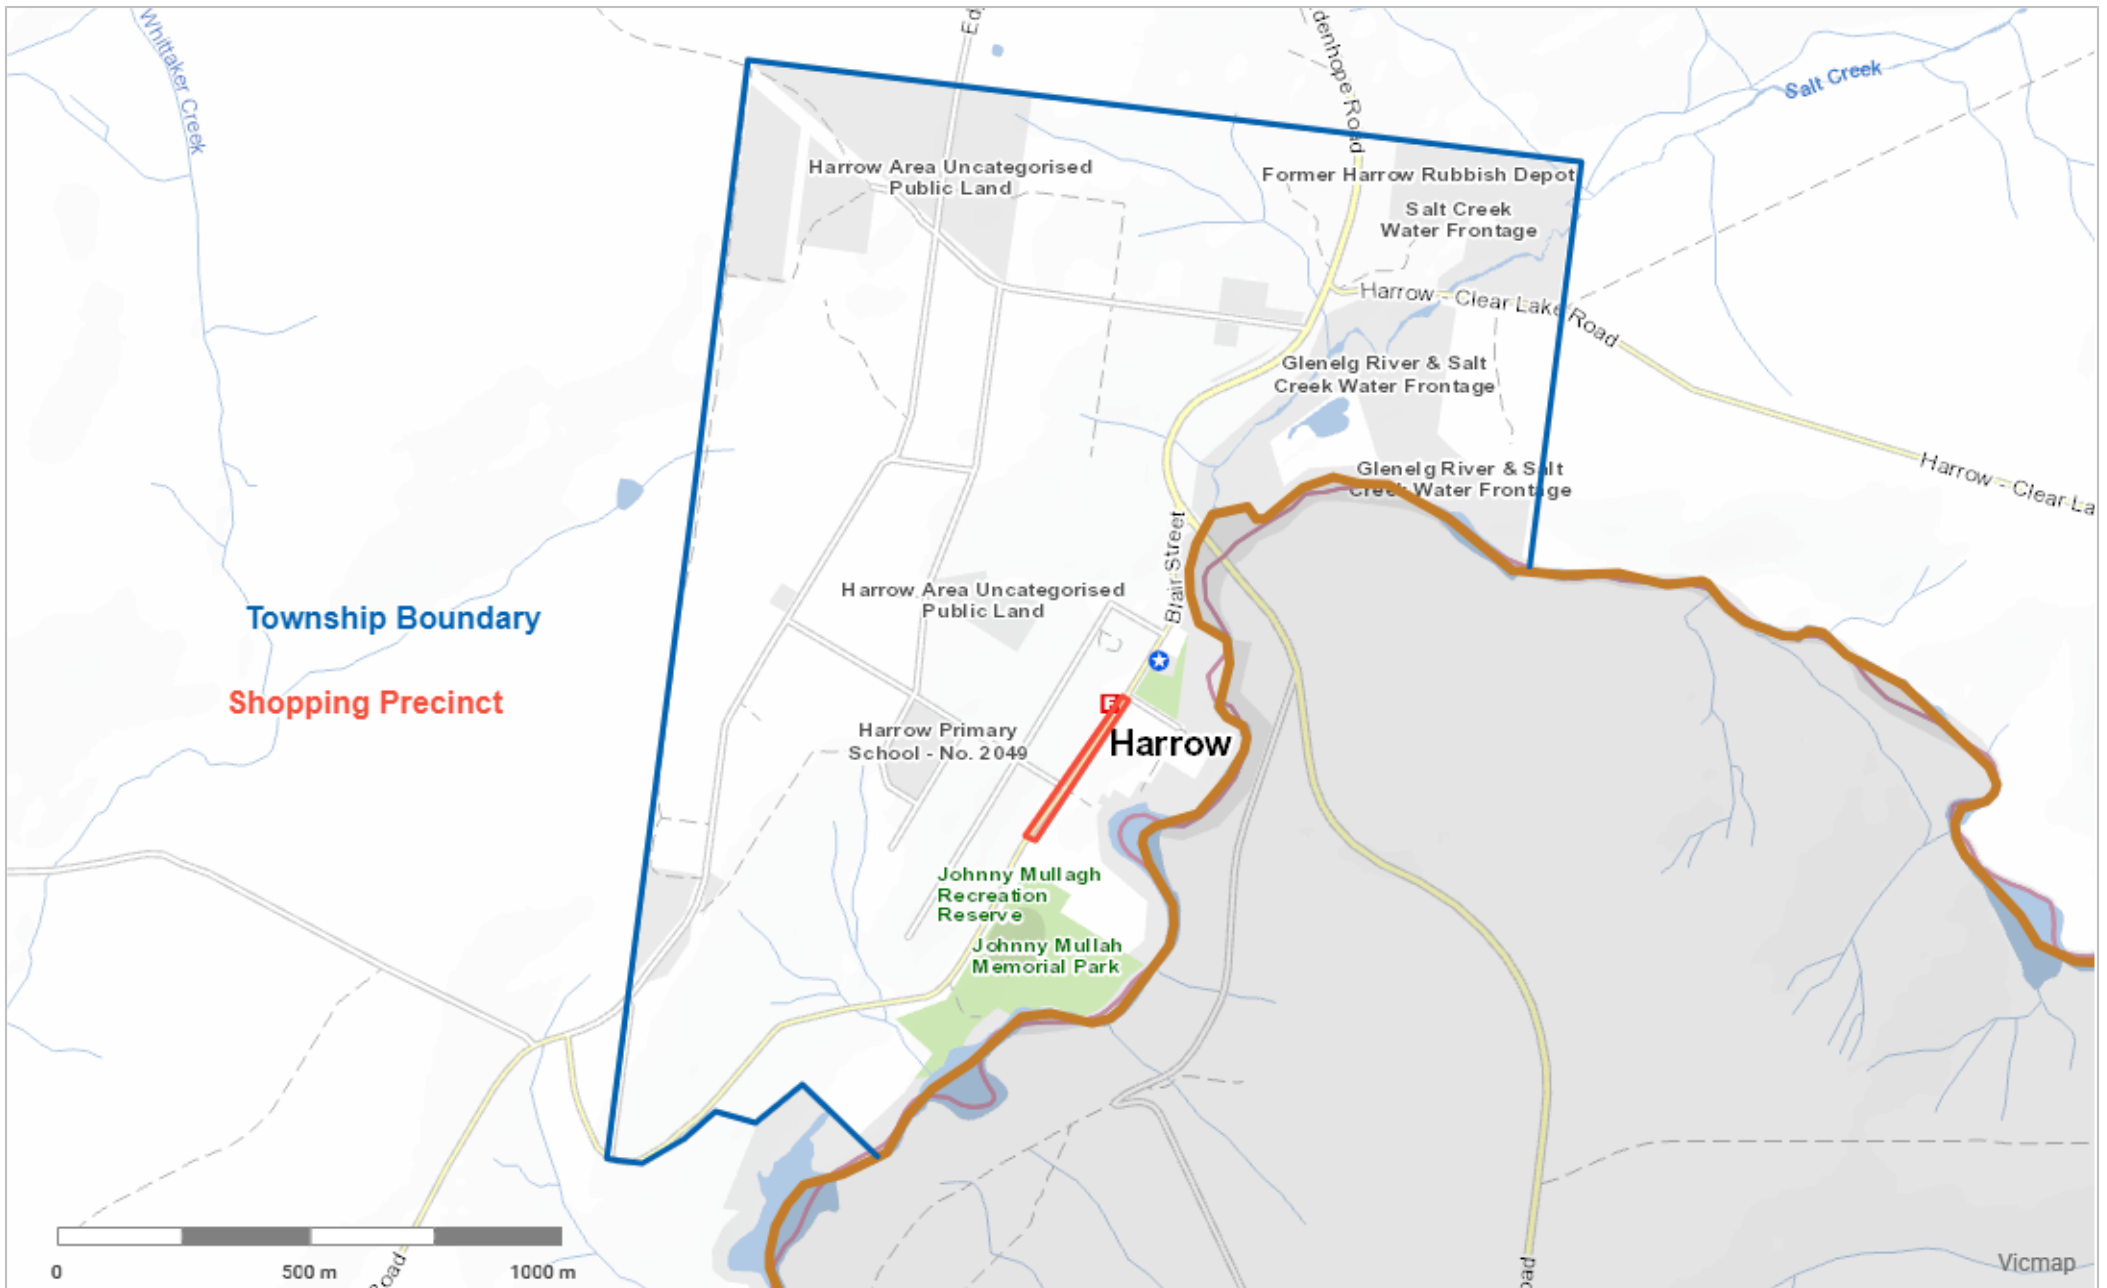

Local Law Township Boundary Harrow

Disclaimer: This content is provided "as is" without warranty of any kind. 03-Mar-2023

[View map online](#)