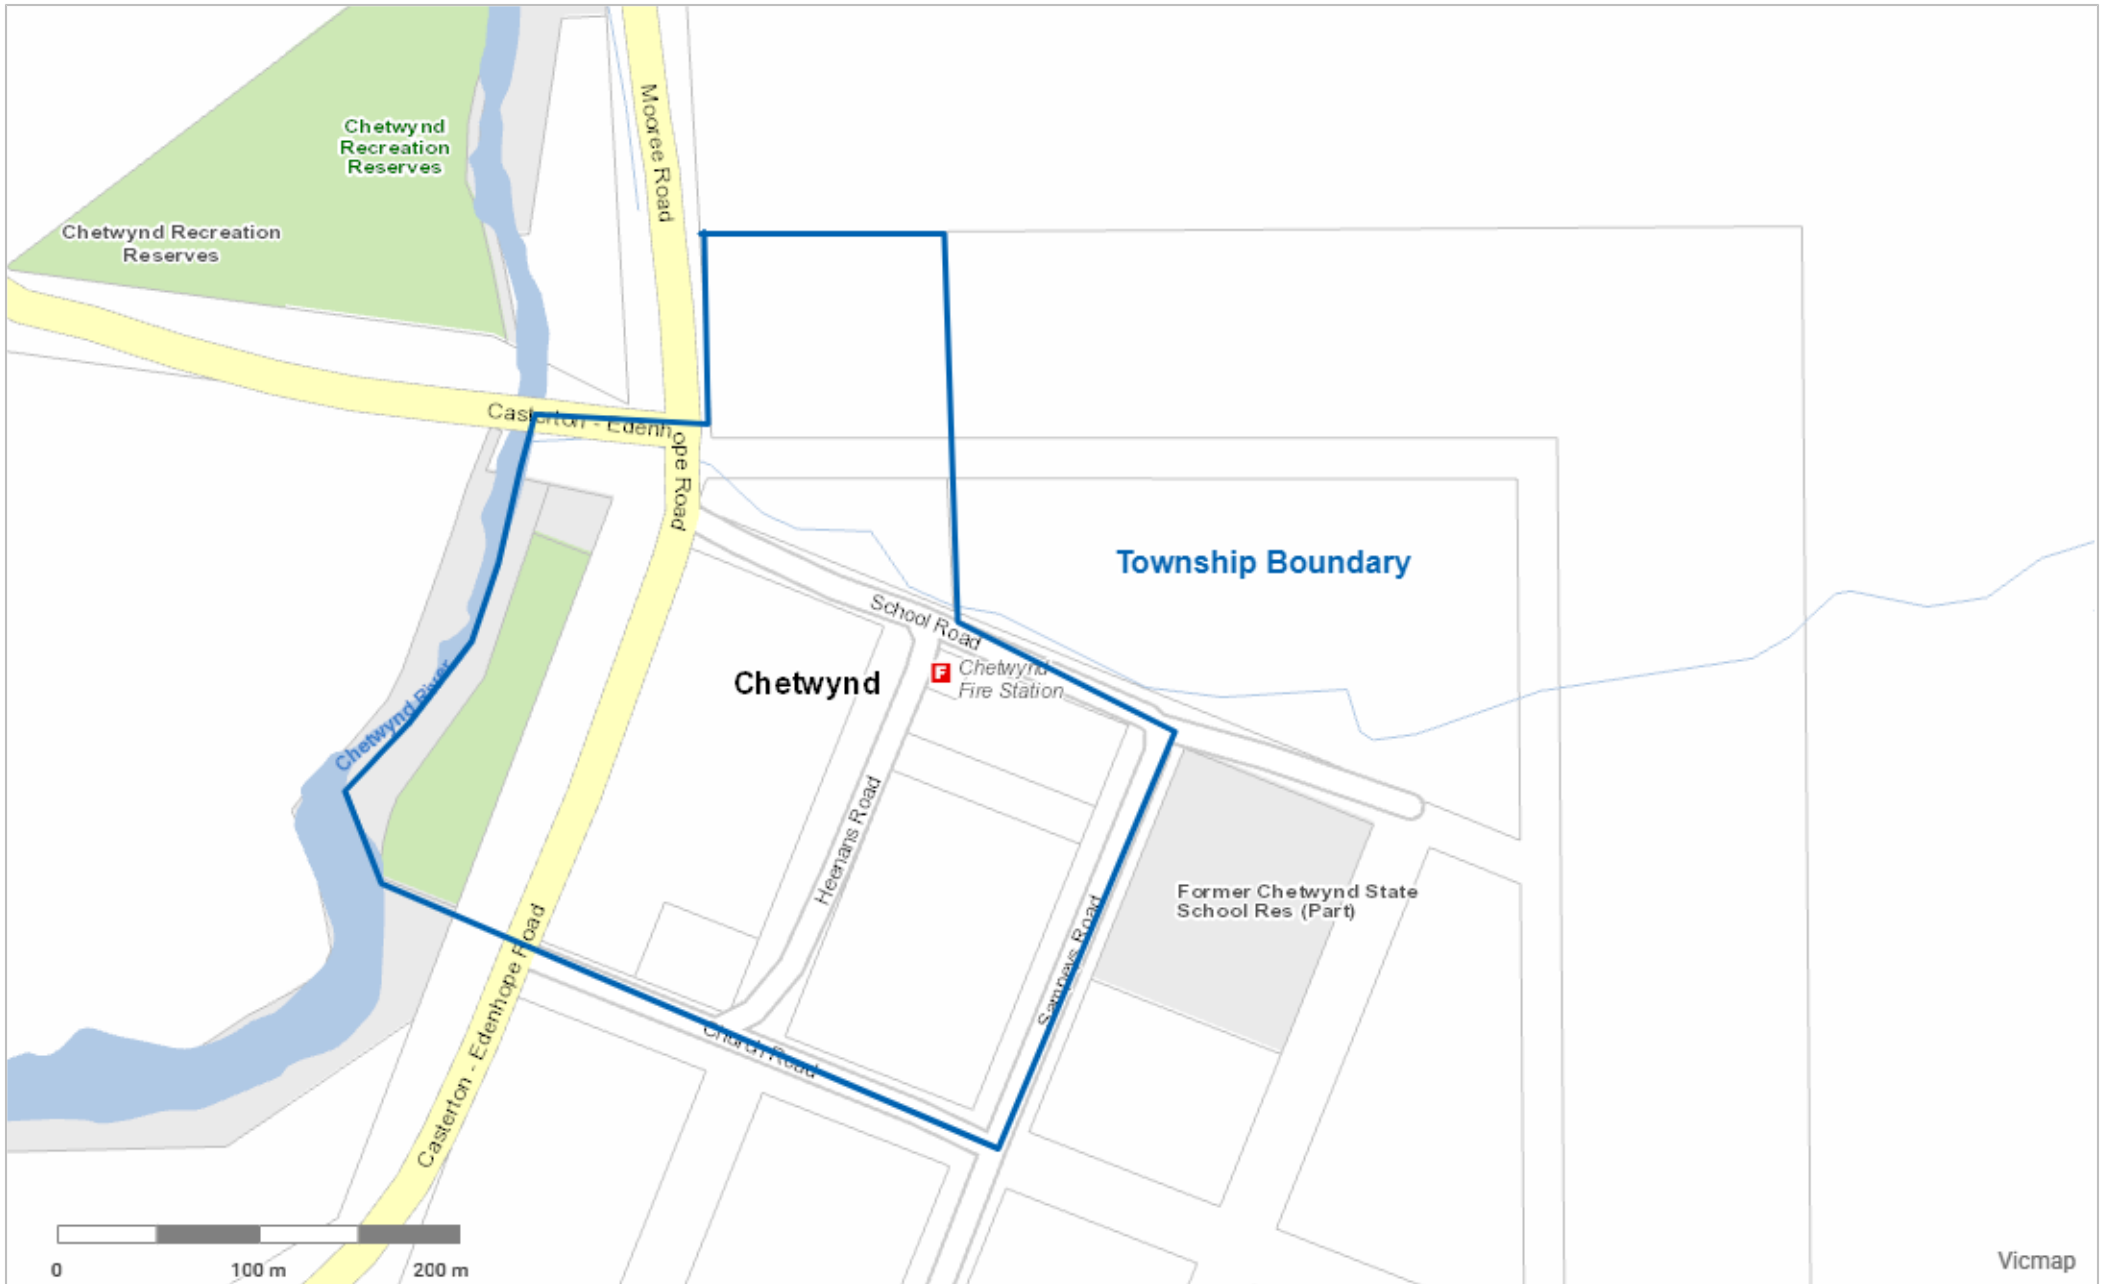

Local Law Township Boundary Chetwynd

Disclaimer: This content is provided "as is" without warranty of any kind. 01-Mar-2023

[View map online](#)