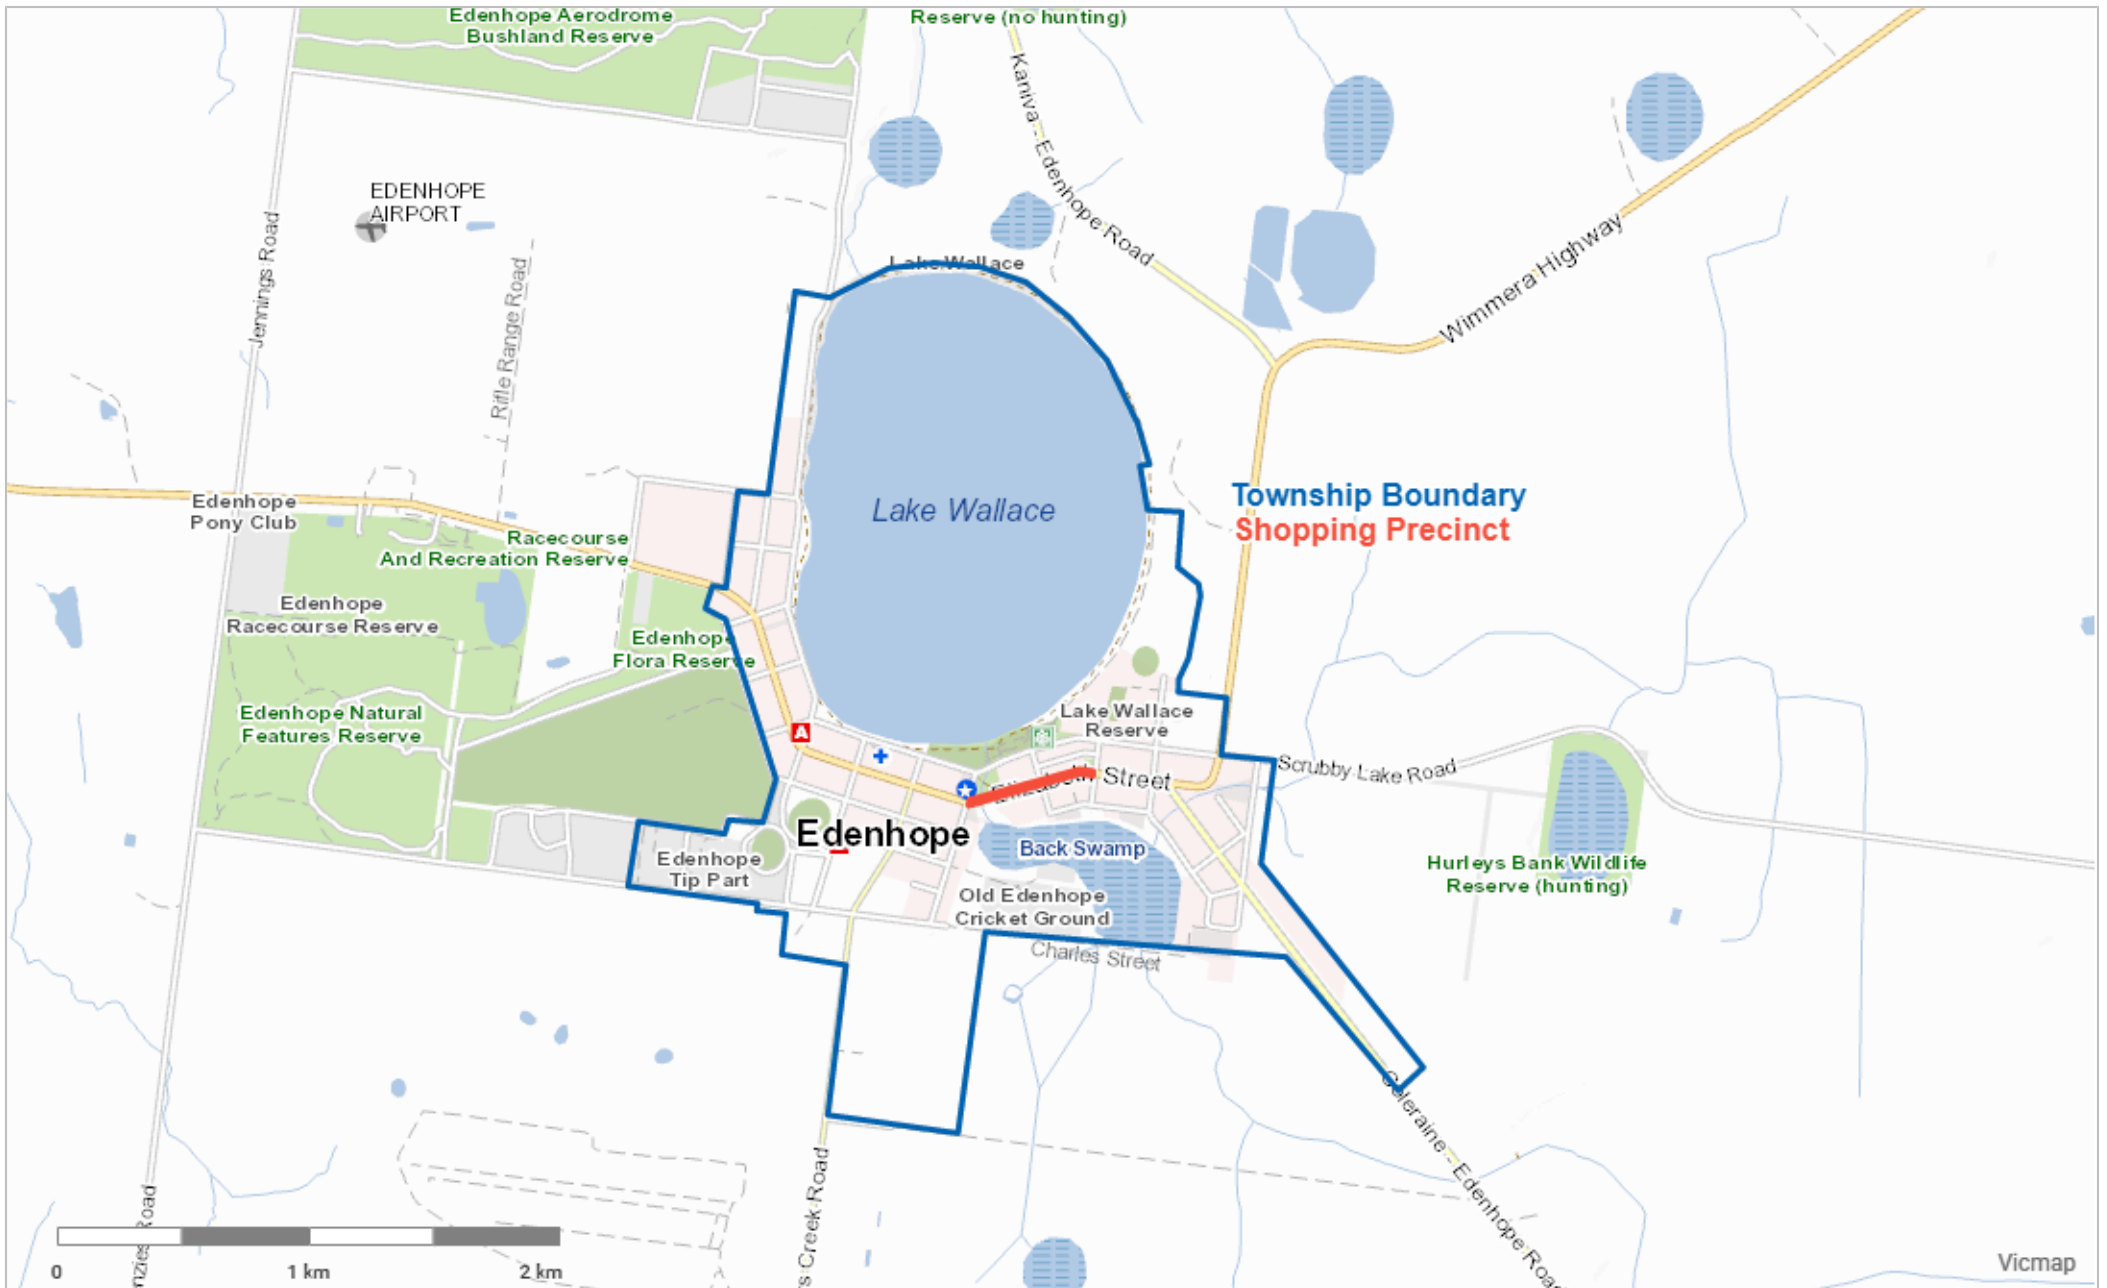

[View map online](#)

Local Laws Township Map Dergholm

Disclaimer: This content is provided "as is" without warranty of any kind. 01-Mar-2023

[View map online](#)

Local Laws Township Map Edenhope

Disclaimer: This content is provided "as is" without warranty of any kind. 03-Mar-2023

[View map online](#)

Local Law Township Map Goroke

Disclaimer: This content is provided "as is" without warranty of any kind. 03-Mar-2023

[View map online](#)

Local Law Township Boundary Gymbowen

Disclaimer: This content is provided "as is" without warranty of any kind. 03-Mar-2023

[View map online](#)

Township Boundary

Melbourne - Adelaide
Railway Line

Miram

Clarence Street

Williams Street

Clarence Street

Church Street