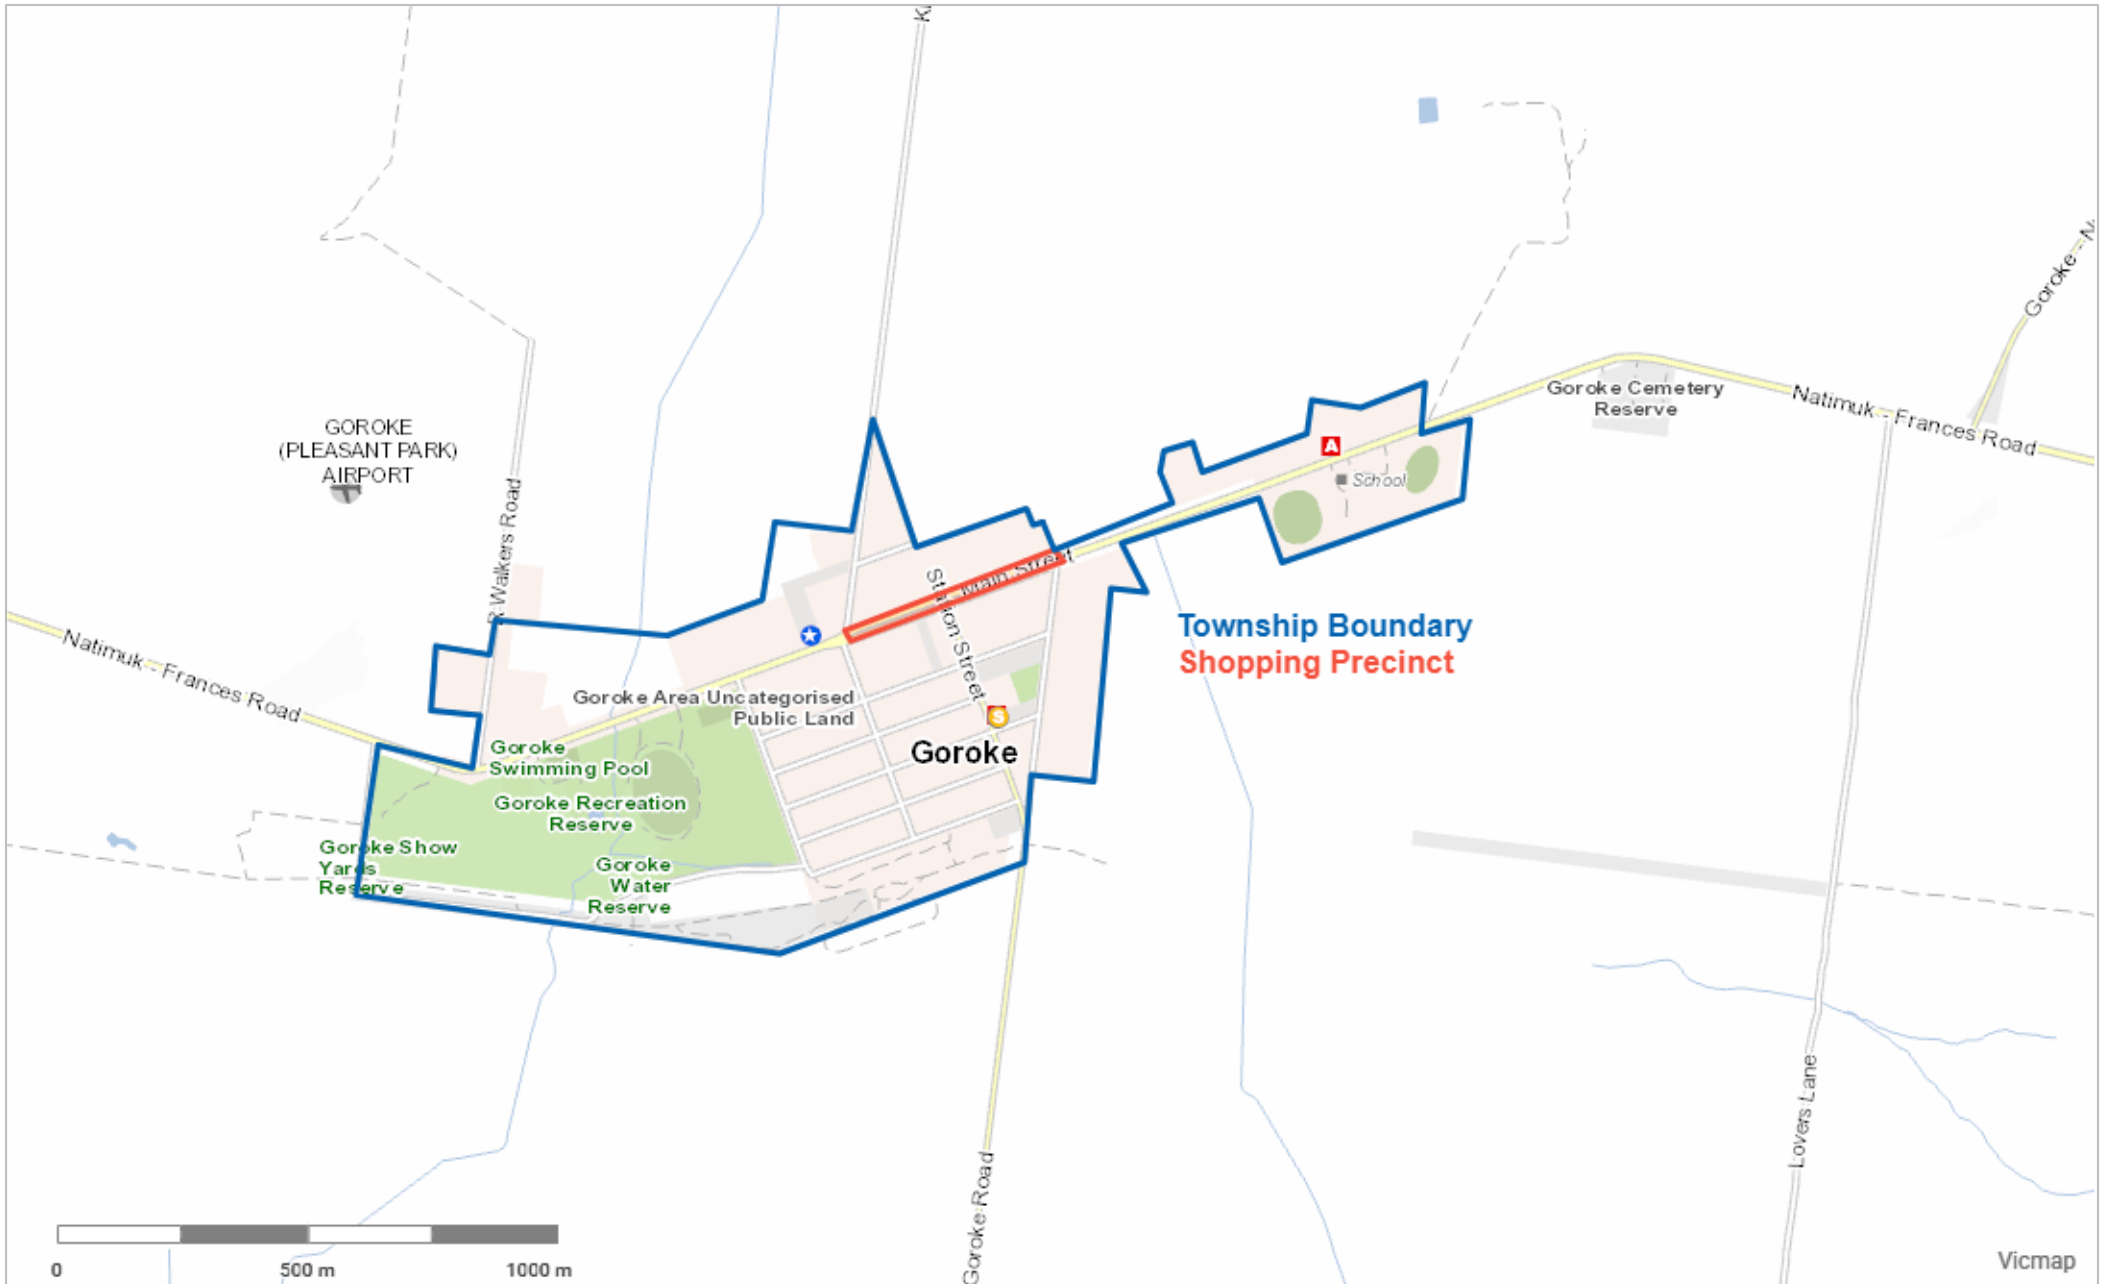

[View map online](#)

Local Laws Township Map Dergholm

Disclaimer: This content is provided "as is" without warranty of any kind. 01-Mar-2023

[View map online](#)

Local Laws Township Map Edenhope

Disclaimer: This content is provided "as is" without warranty of any kind. 03-Mar-2023

[View map online](#)

Local Law Township Map Goroke

Disclaimer: This content is provided "as is" without warranty of any kind. 03-Mar-2023

[View map online](#)

Local Law Township Boundary Gymbowen

Disclaimer: This content is provided "as is" without warranty of any kind. 03-Mar-2023

[View map online](#)

Township Boundary

Melbourne - Adelaide
Railway Line

Miram

Clarence Street

Williams Street

Clarence Street

Church Street