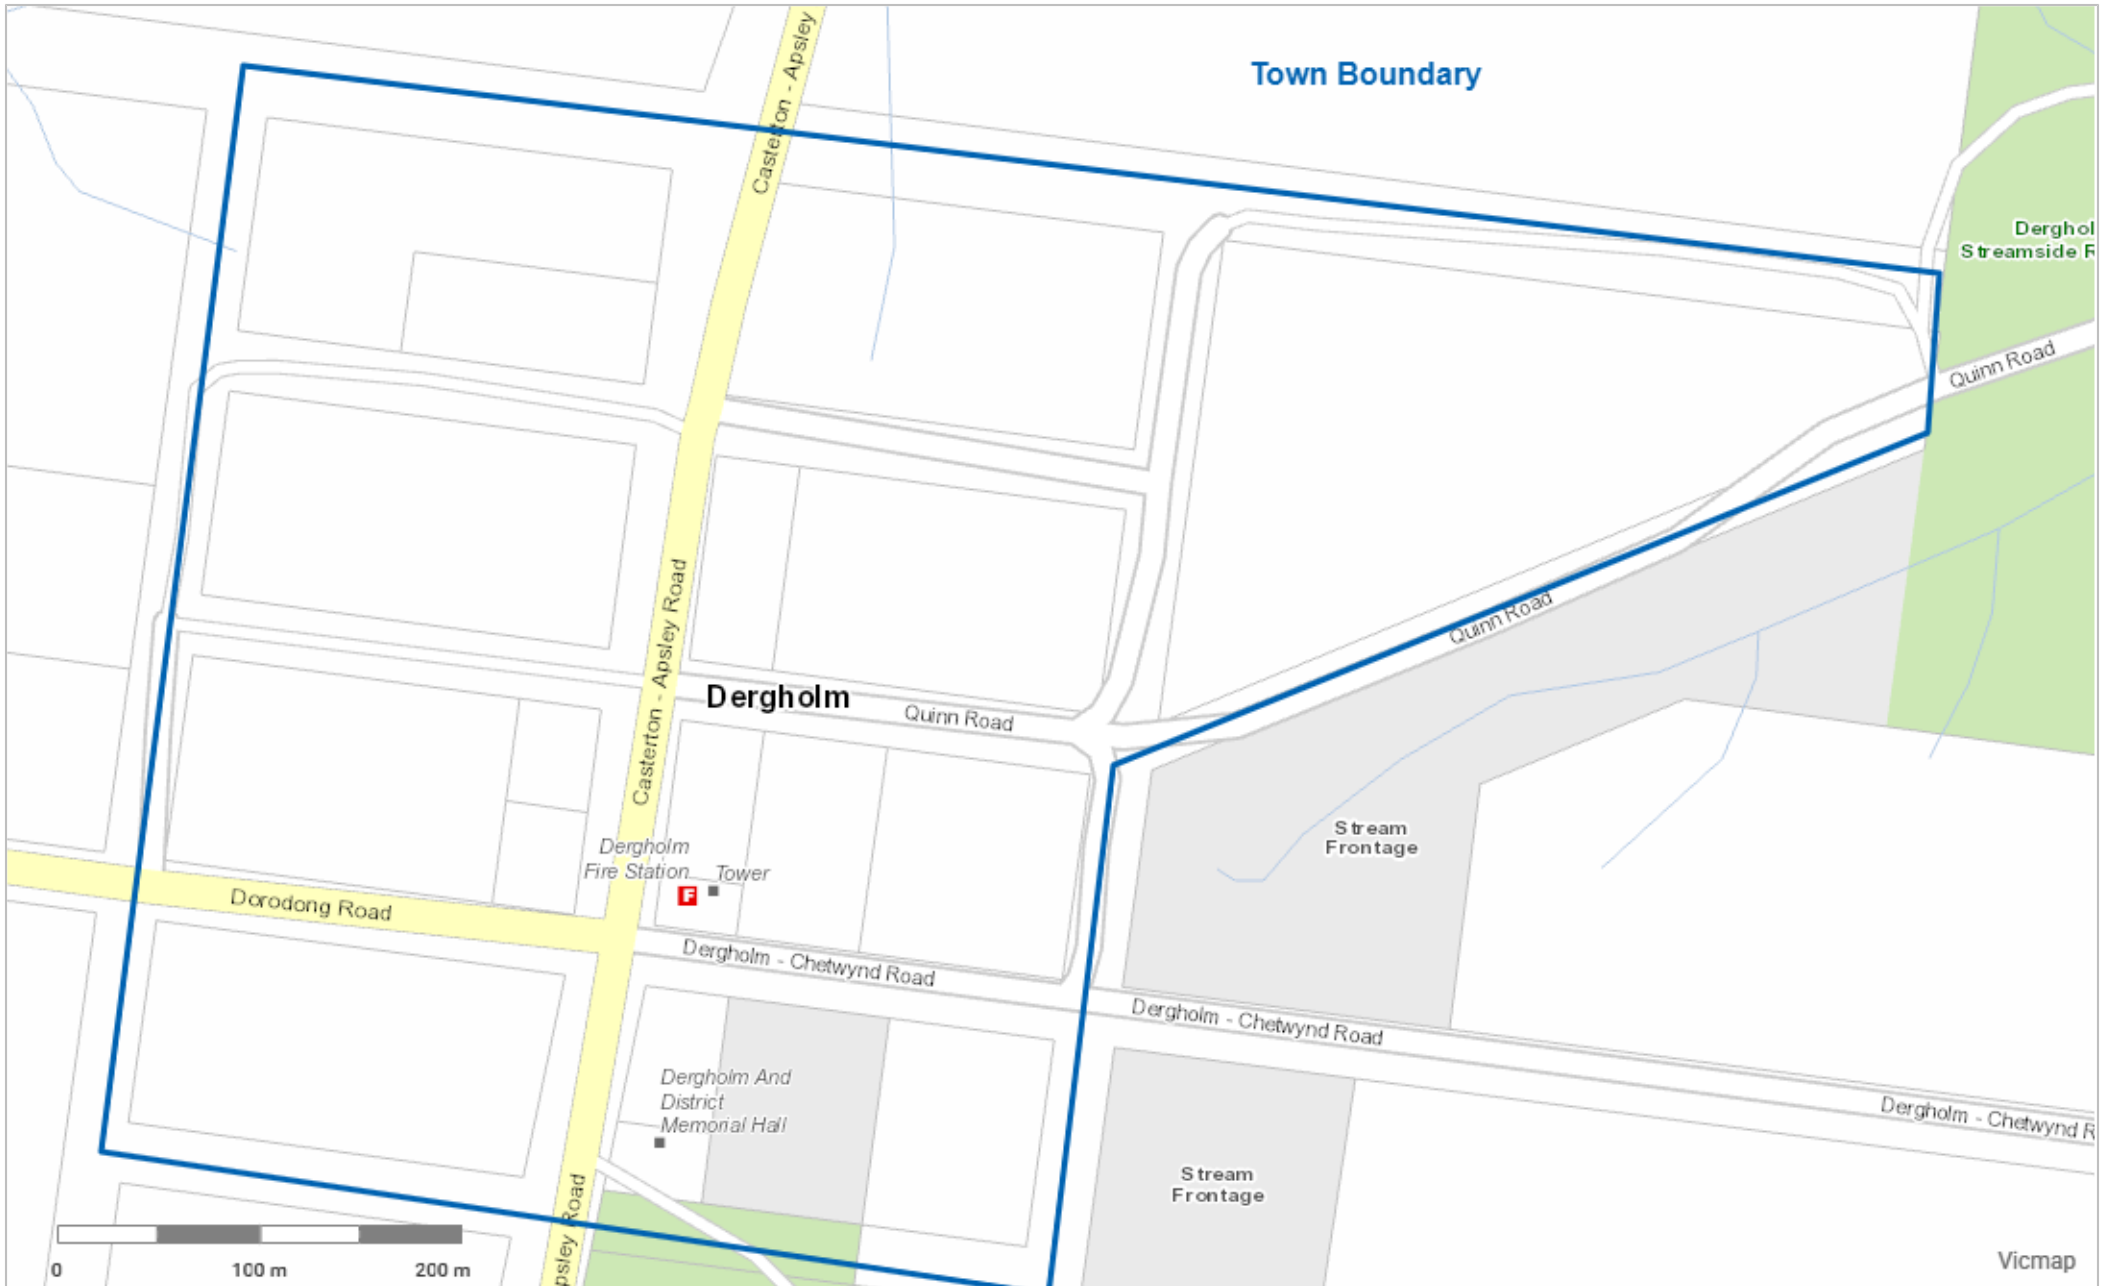

Local Laws Township Map Dergholm

Disclaimer: This content is provided "as is" without warranty of any kind. 01-Mar-2023

[View map online](#)