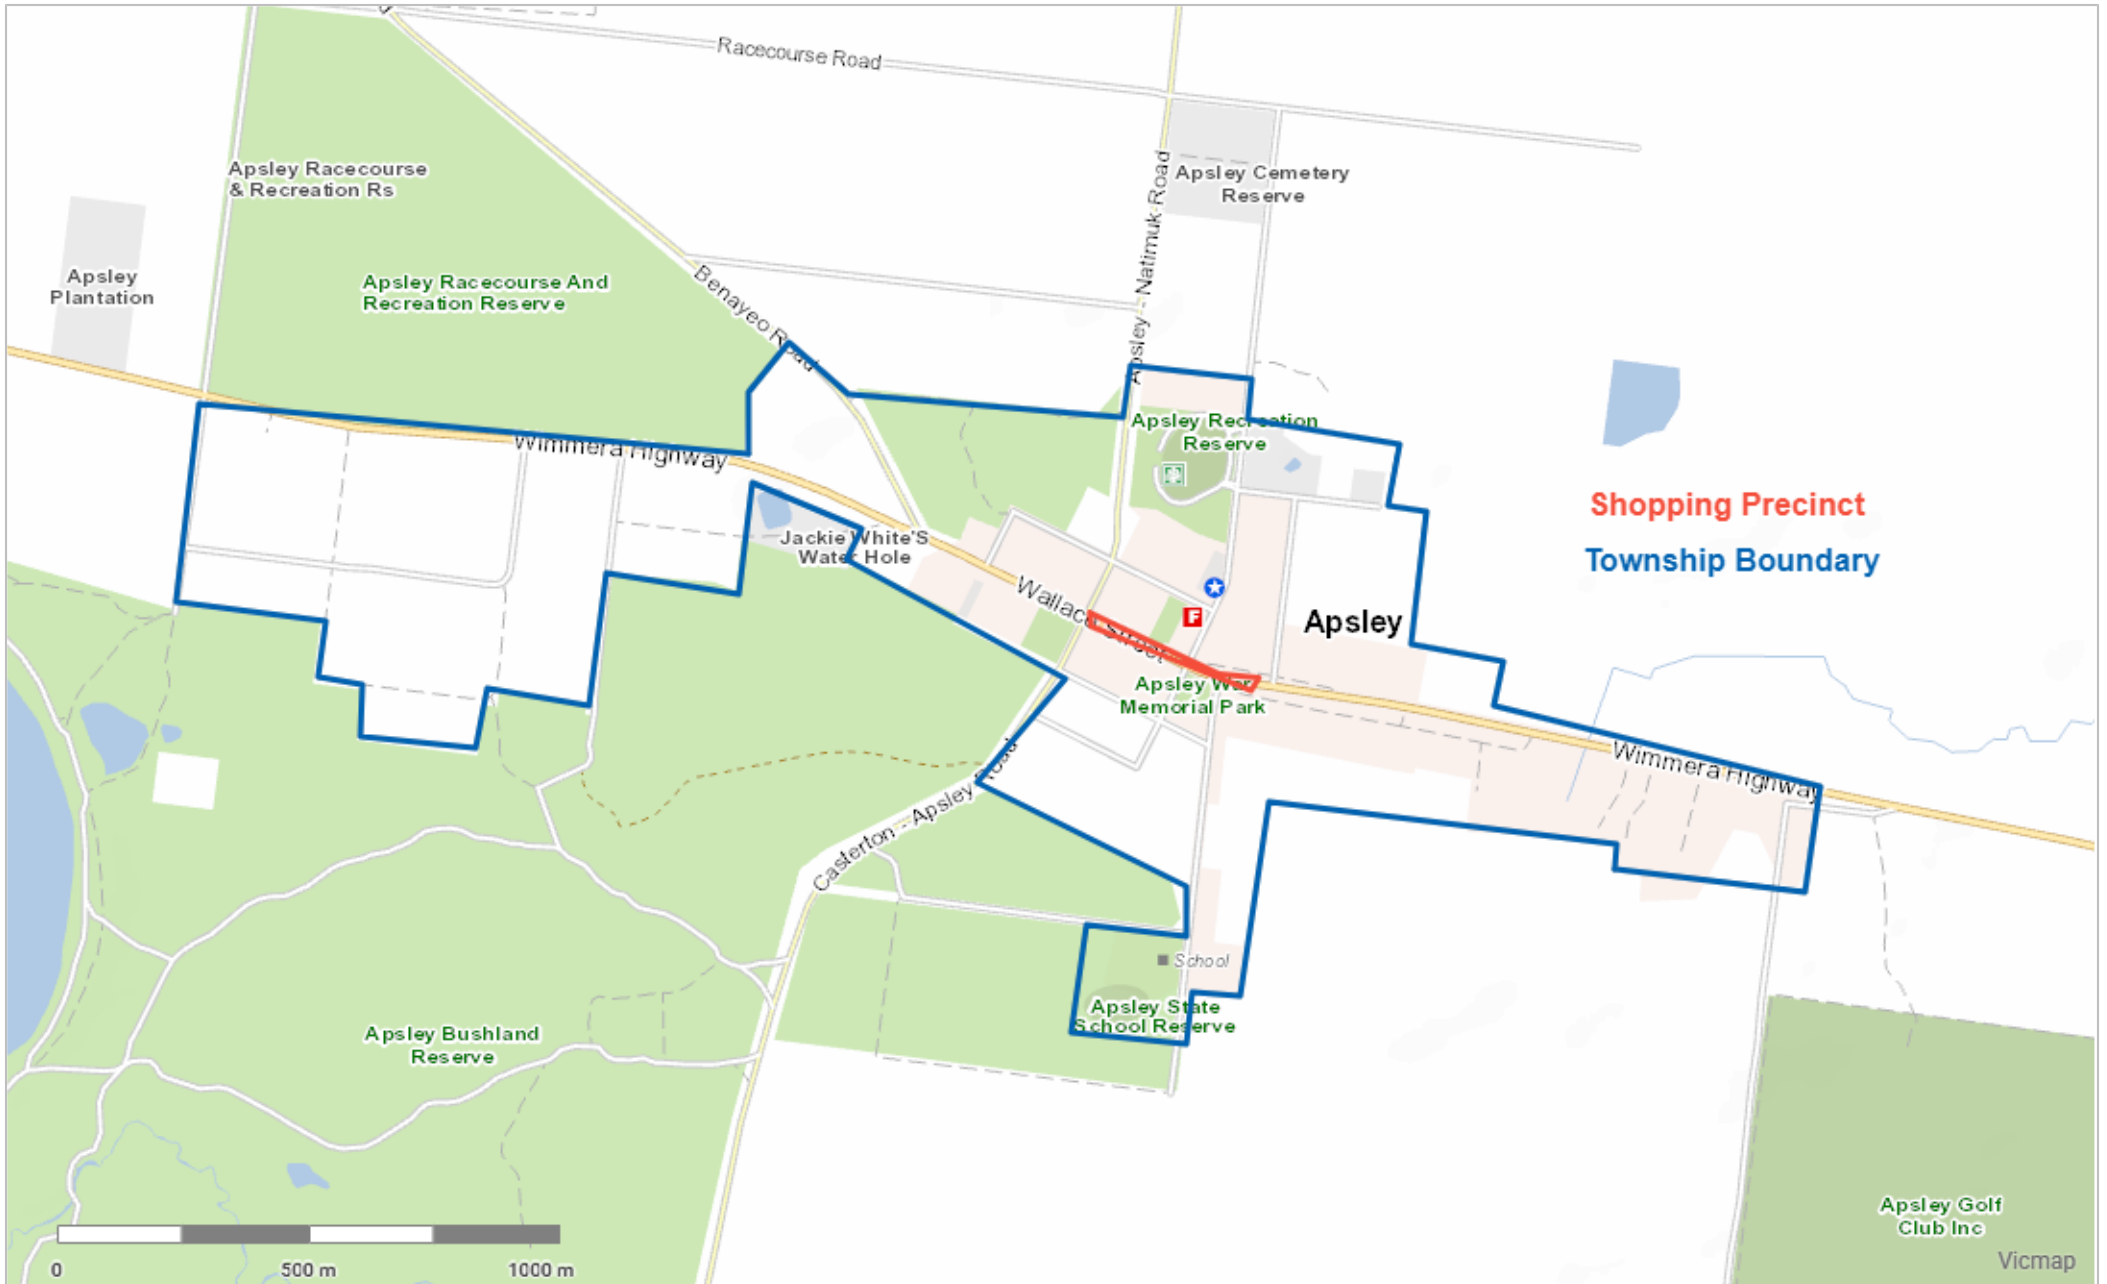

CONNECT WITH US

-  facebook.com/westwimmerashire
-  www.instagram.com/westwimmera

COMMUNITY LOCAL LAW NO 9

SHOPPING PRECINCTS

Apsley

Wallace Street from Townsend Street to Laidlaw Street

Edenhope

Elizabeth Street from Orme Street to Wallace Street

Goroke

Main Street from Mill Street to Compton Street

Harrow

Blair Street from Whittaker Street to 50-52 Blair Street (existing General Store)

Kaniva

Commercial Street from Madden Street to Baker Street

Local Laws Township Boundary - Apsley

[View map online](#)

Township Boundary

Melbourne - Adelaide
Railway Line

Miram

Clarence Street

Williams Street

Clarence Street

Church Street